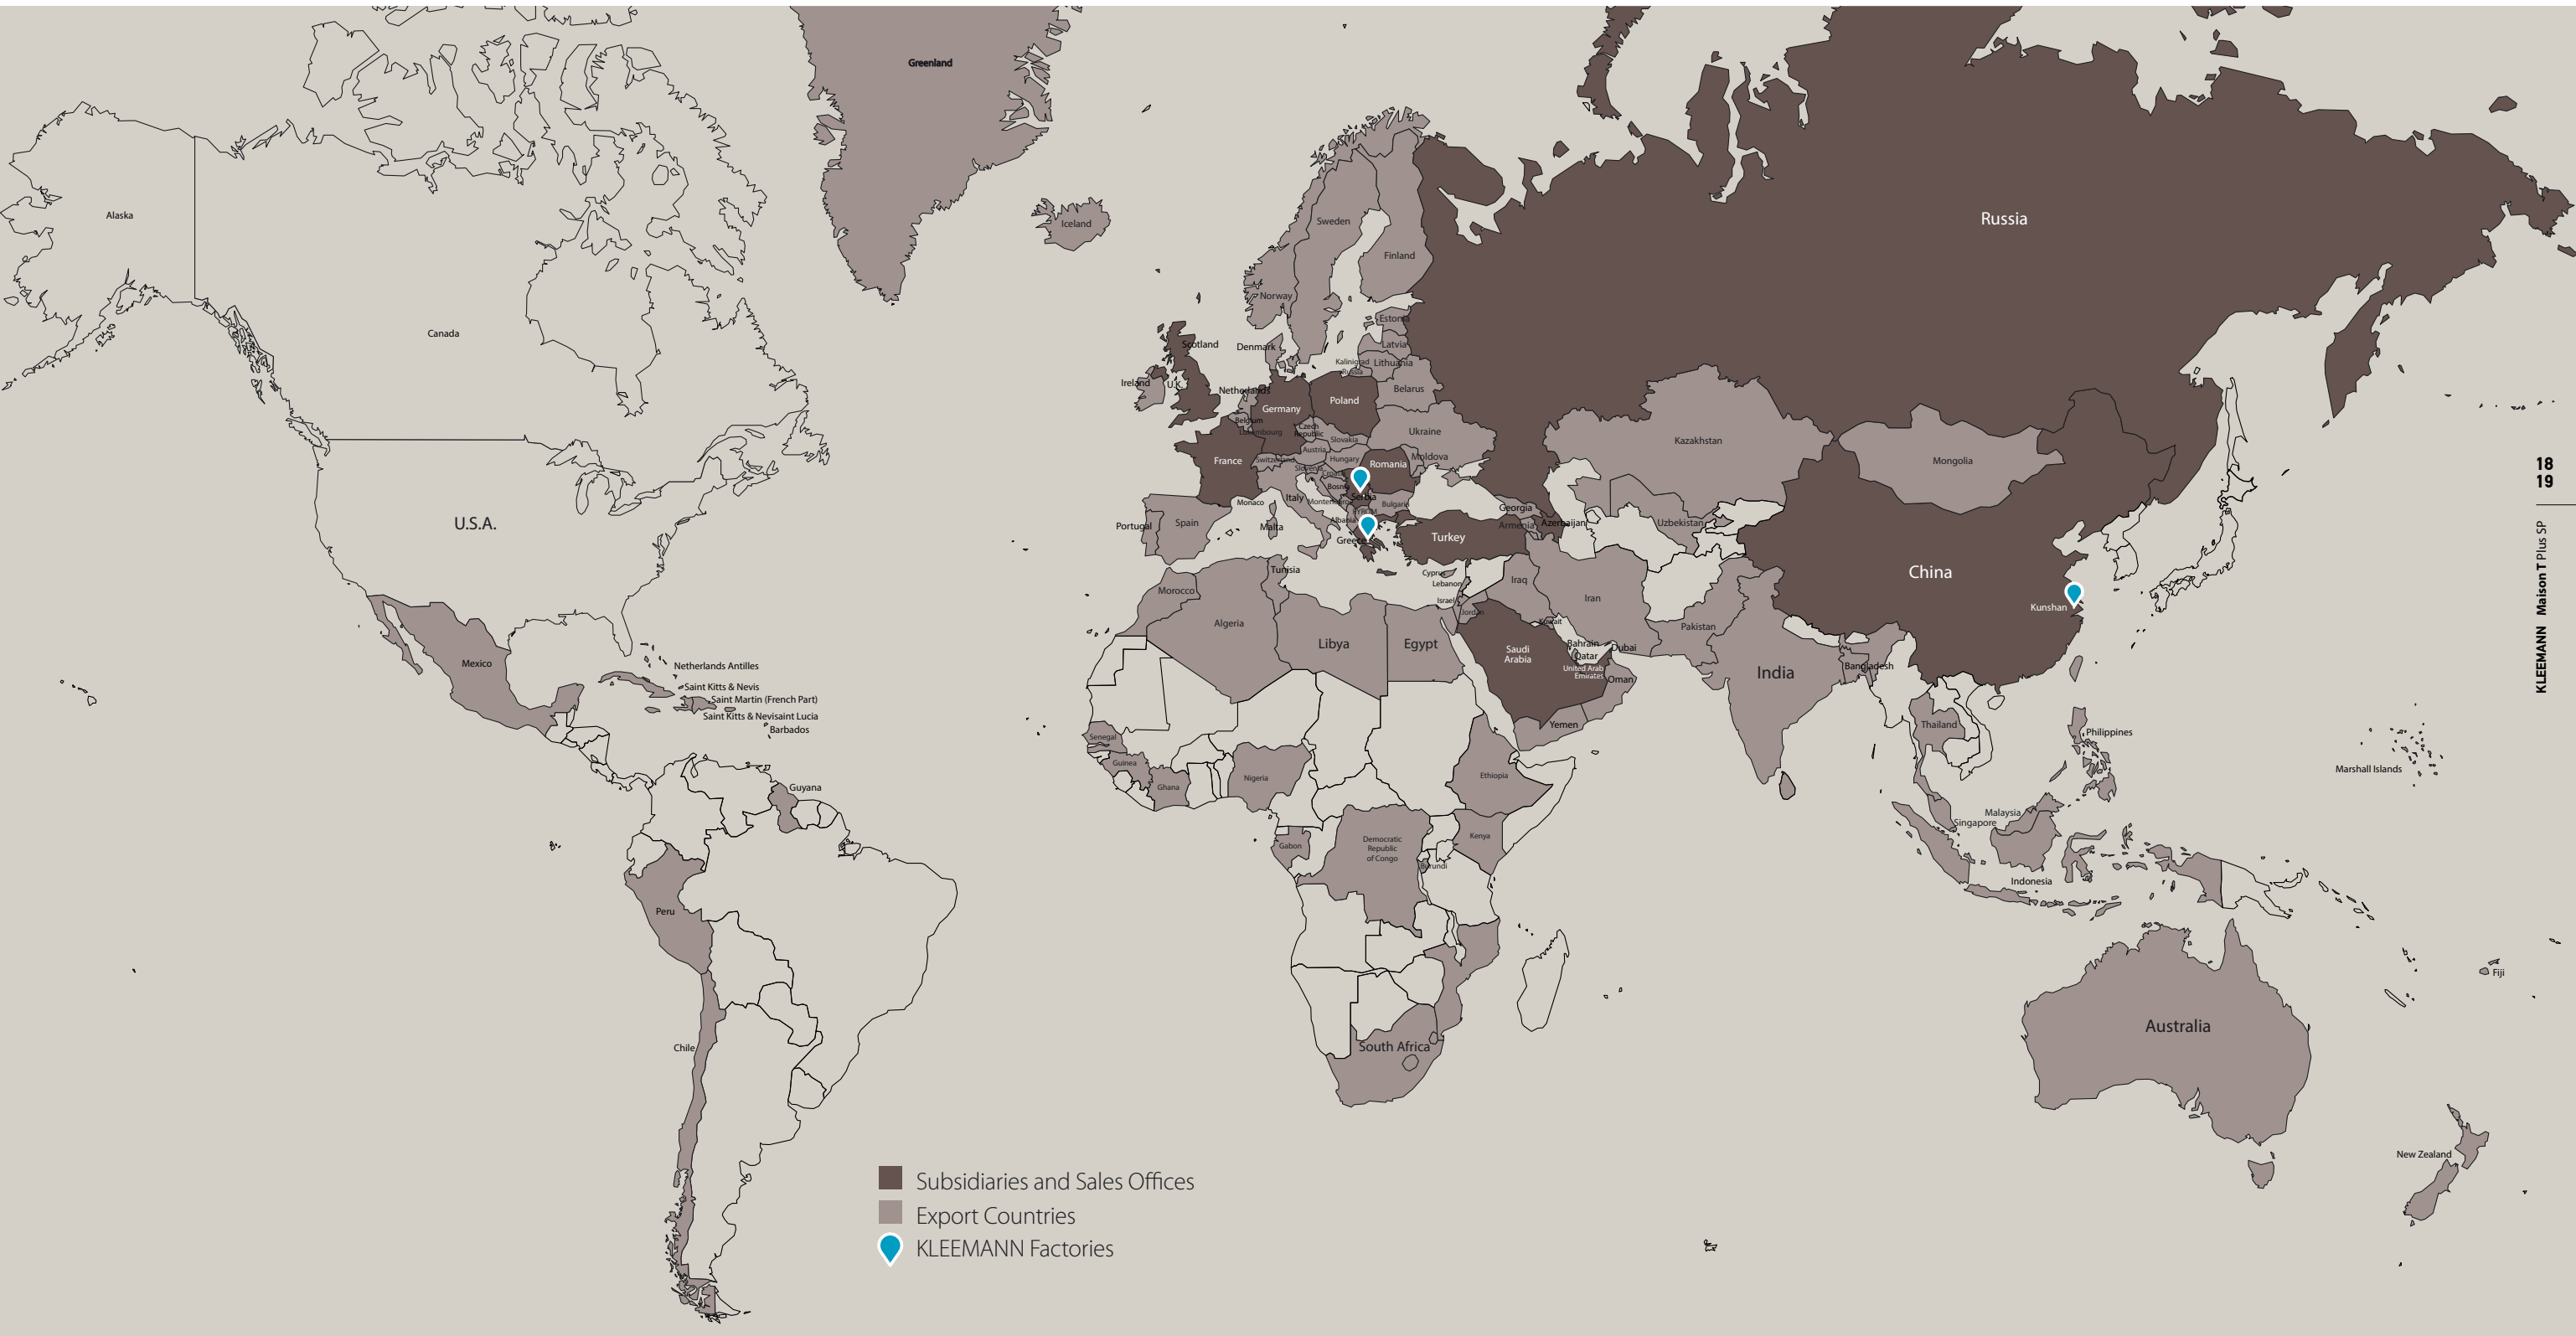

科莱曼于 1983 年在希腊成立，是欧洲和国际市场上最主要的电梯公司之一。经过 30 年在电梯领域的制造、设计与销售，科莱曼的业务已覆盖超过 98 个国家。

KLEEMANN is one of the major lift companies in the European and international markets. It began business in 1983 in Greece and today, after 30 successful years in the fields of lift design and manufacturing, KLEEMANN has sales in 98 countries worldwide.

KLEEMANN Worldwide